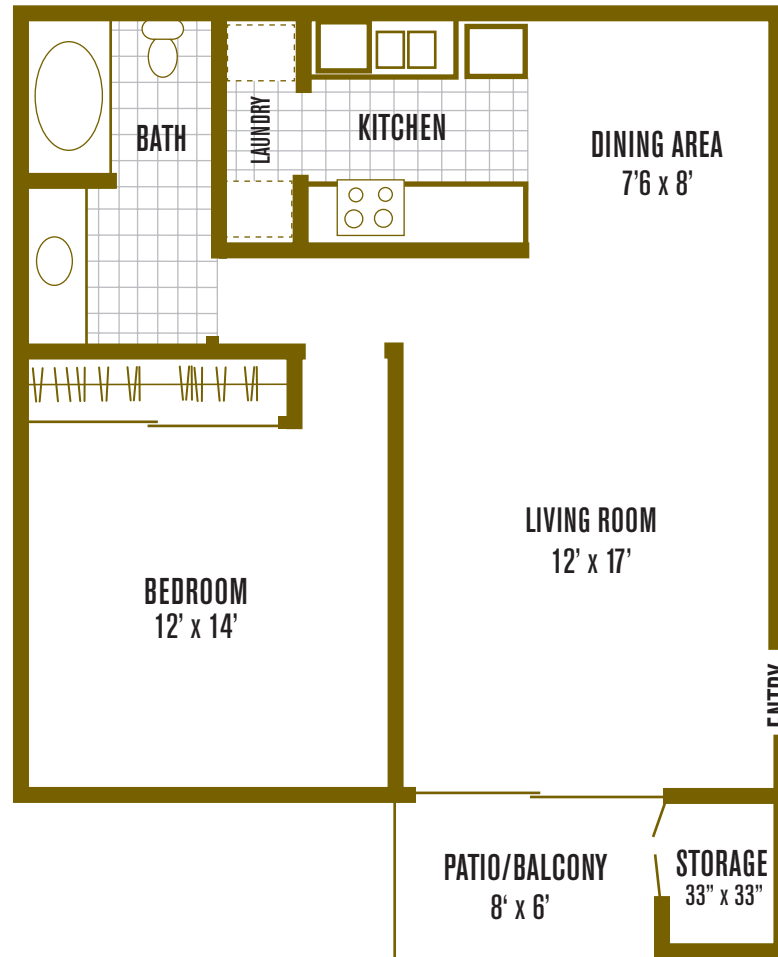

The convenience of washer/dryer connections, the spacious patio (with private storage) and the oversized windows are practical amenities that embellish your home.

# residence 1

1 Bedroom | 1 Bathroom | 684 sq. ft.

notes: \_\_\_\_\_  
\_\_\_\_\_  
\_\_\_\_\_  
\_\_\_\_\_

All room dimensions and square footages are approximate.